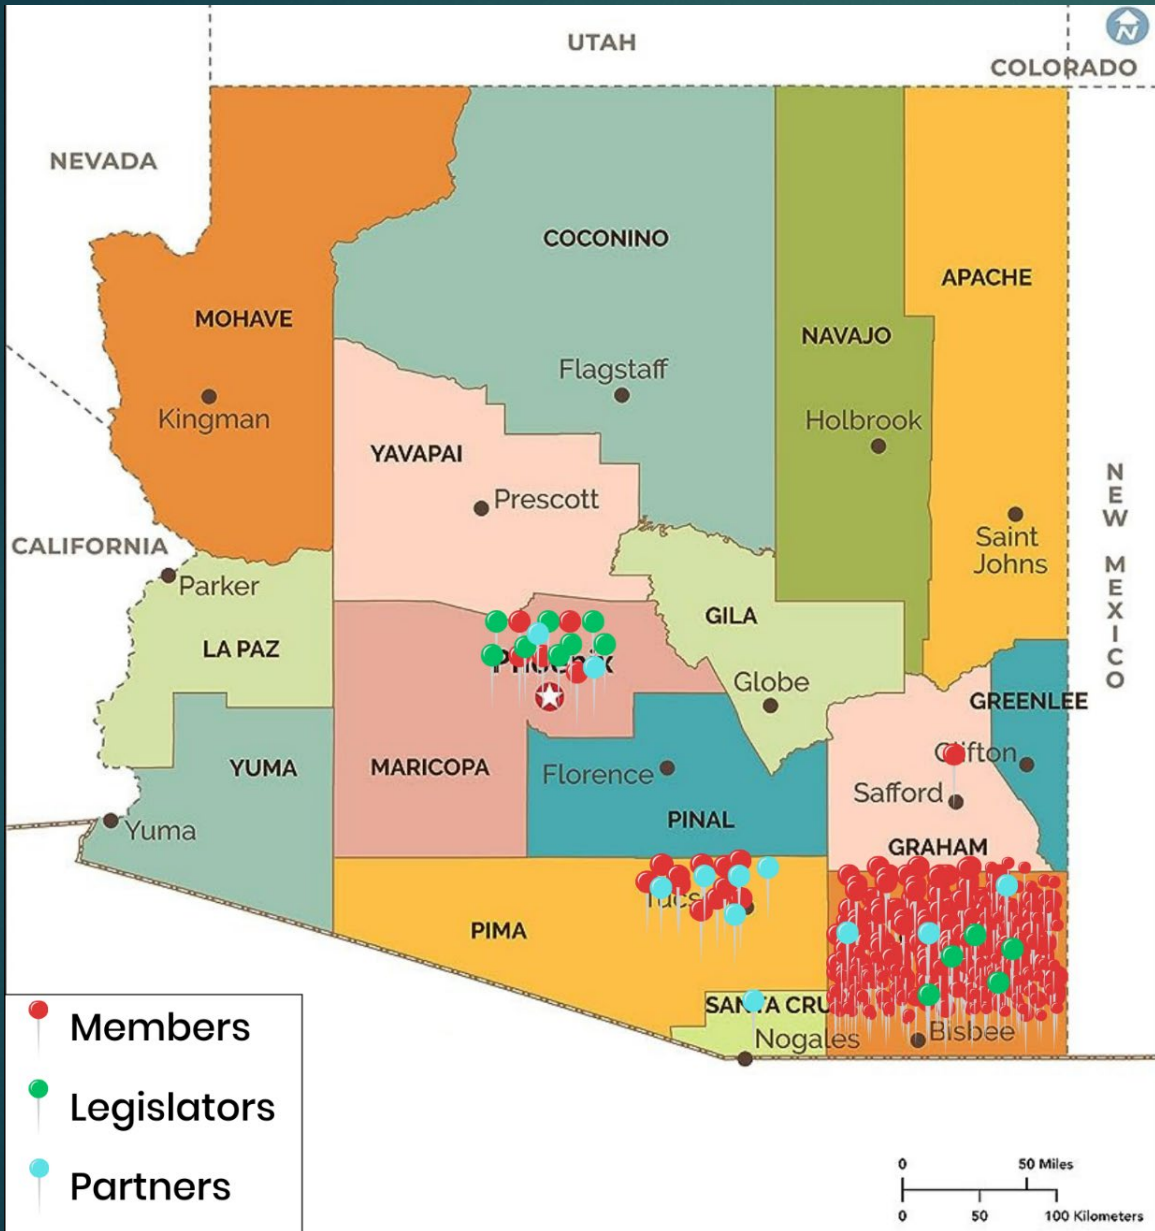

Our Strategic Partners

- ▶ Association of Chamber of Commerce Executives (National)
- ▶ Arizona Association for Economic Development
- ▶ Arizona Chamber of Commerce & Industry
- ▶ Arizona Chamber Executives
- ▶ BBB of Southern Arizona
- ▶ Benson Chamber of Commerce
- ▶ Chamber Alliance of Southern Arizona
- ▶ Citizen Advisory Council – Congressman Ciscomani Congressional District 6.
- ▶ Cochise County Superintendent of Schools
- ▶ Cochise County Sheriff's Office
- ▶ Douglas Business Network
- ▶ Greater Phoenix Chamber
- ▶ Green Valley Sahuarita Chamber of Commerce
- ▶ Nogales Chamber of Commerce
- ▶ SACA
- ▶ Southern Arizona Sports, Film & Tourism Authority
- ▶ Tombstone Chamber of Commerce
- ▶ Tucson Hispanic Chamber of Commerce
- ▶ Tucson Metro Chamber of Commerce
- ▶ US Chamber of Commerce (National)
- ▶ University of Arizona Center for Innovation
- ▶ Western Association of Chamber of Commerce Executives (Regional US)

Our Legislative Partners

▶ Governor

- ▶ Governor Katie Hobbs

▶ Senators

- ▶ Senator Mark Kelly
- ▶ Senator Kyrsten Sinema
- ▶ Senator David Gowen

▶ Congressmen

- ▶ Congressman Juan Ciscomani
- ▶ Congressman Raul Grijalva

▶ Representatives

- ▶ Representative Gail Griffin
- ▶ Representative Lupe Diaz

▶ Mayors

- ▶ City of Sierra Vista, Mayor Clea McCaa
- ▶ City of Benson, Mayor Joe Konrad
- ▶ Town of Huachuca City, Mayor Johann Wallace
- ▶ City of Douglas, Mayor Donald Huish
- ▶ City of Bisbee, Mayor Ken Budge

Our Reach

New York

Florida

Colorado

Virginia

California

Washington DC

- Members
- Legislators
- Partners