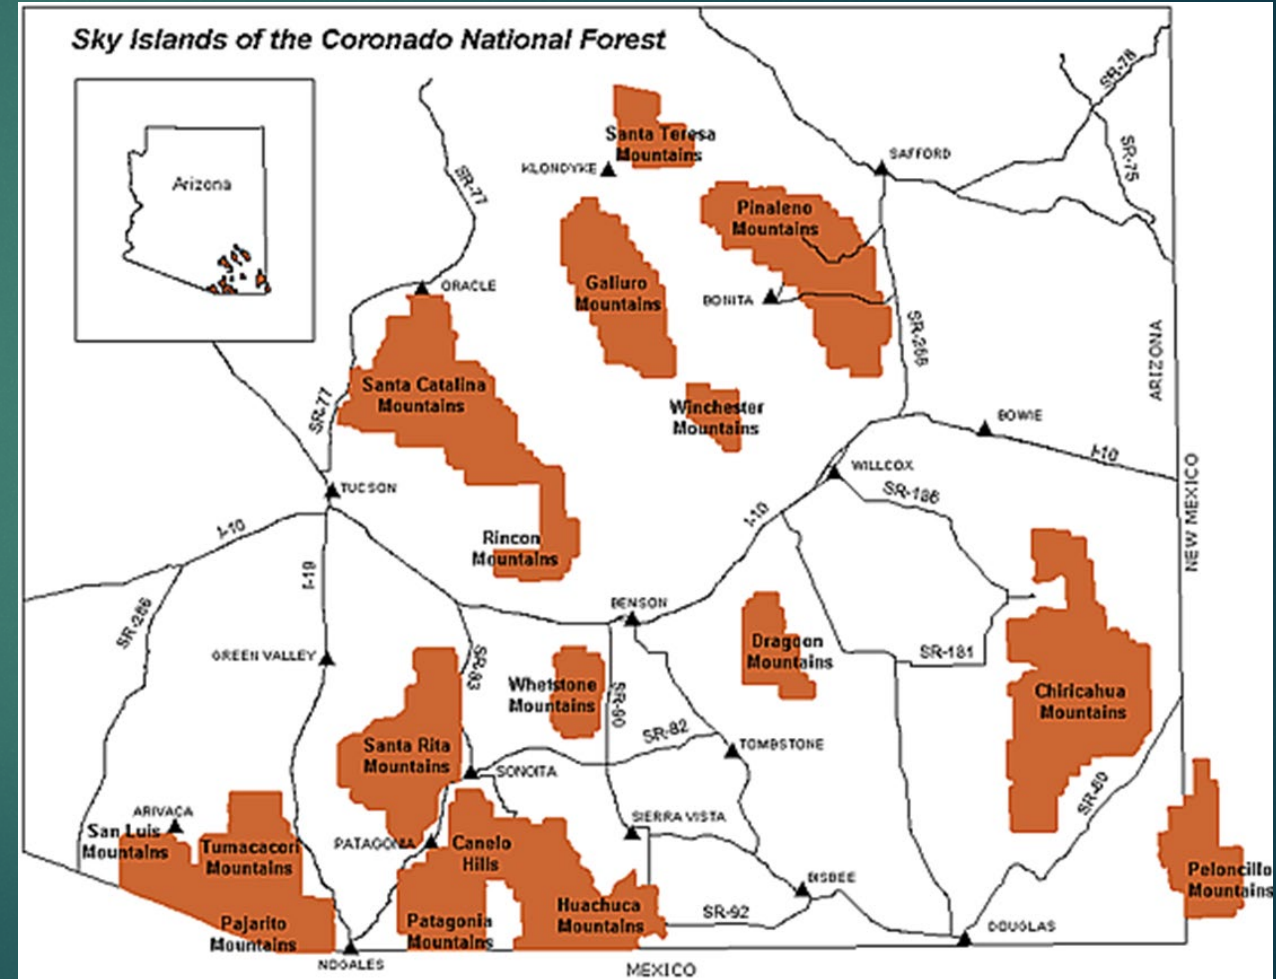

Our Reach

New York

Florida

Colorado

Virginia

California

Washington DC

- Members
- Legislators
- Partners

Sky Islands of the Coronado Forest

- ▶ The southeastern Arizona Sky Islands are partly made up of the Mule, Chiricahua and Huachuca mountains.

Sky Island Reach

- ▶ Arizona
- ▶ New Mexico
- ▶ Mexico

Who we were