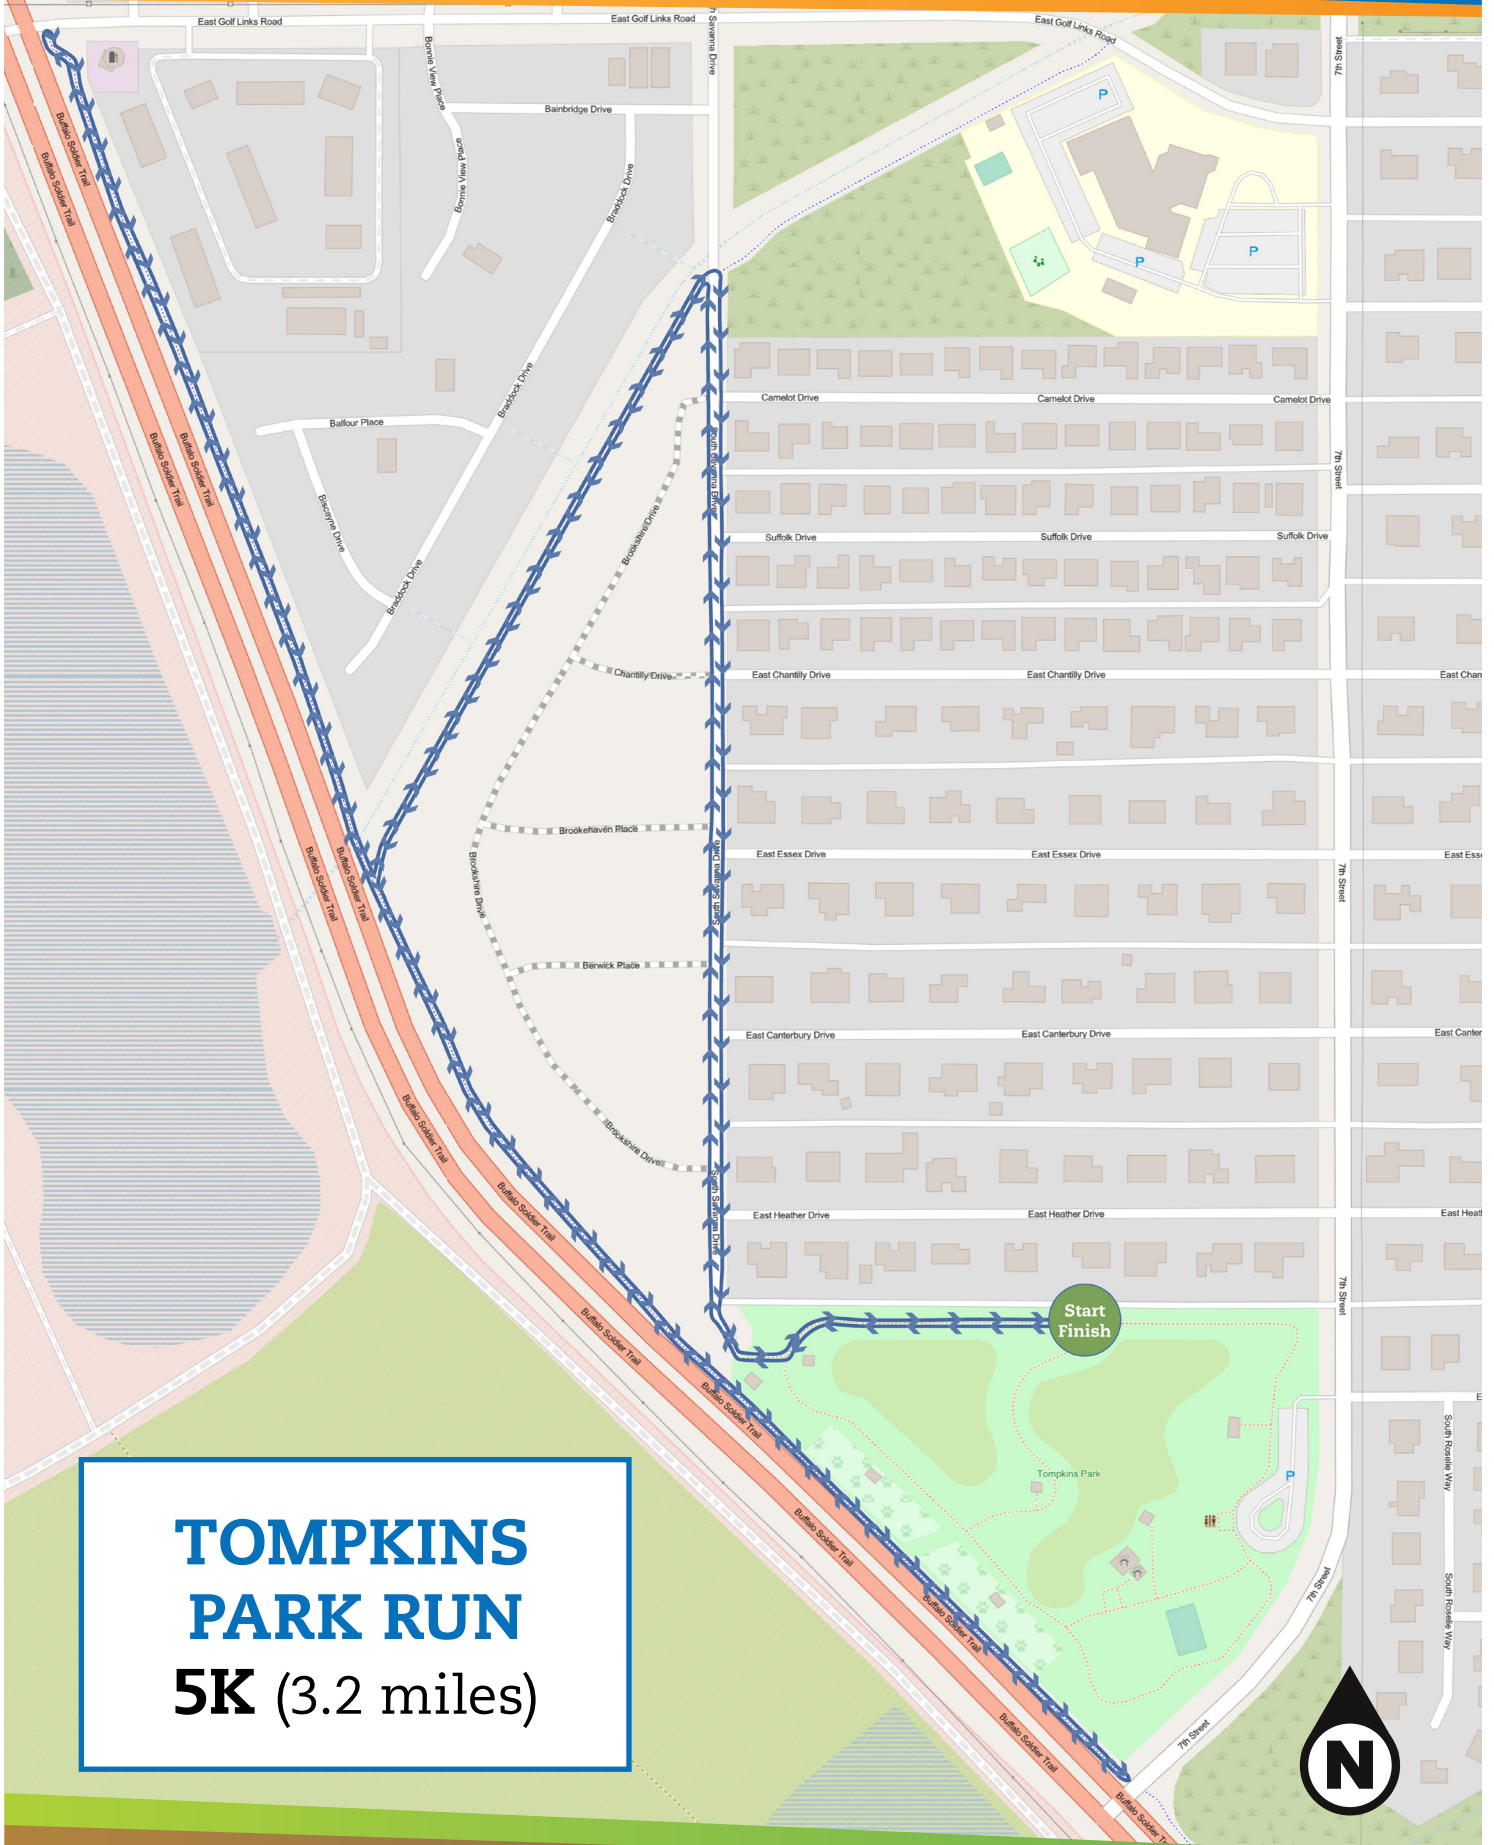

**MARTIN LUTHER KING JR.
PARK RUN
2.5K (1.6 miles)**

EXTRAORDINARY SKIES. UNCOMMON GROUND.

**TOMPKINS
PARK RUN
5K (3.2 miles)**